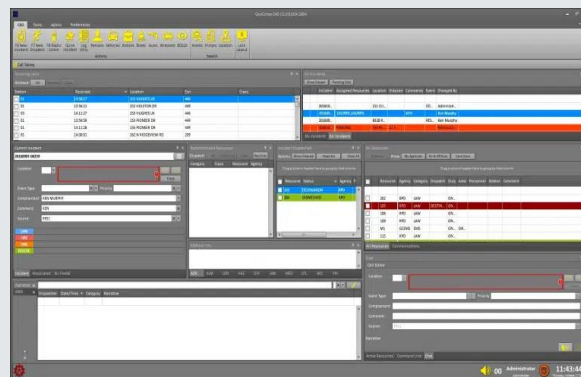

RSP-Z2

ACU-Z1

MCC-4

MCC-12

Z CONTROLLER

PORTABLE COMMAND CENTER (PCC)

- Size: 2 Feet x 2 Feet Case
- EMP Rated Case
- Rapidly Deployable (Minutes to Set-Up)
- Completely Self-Contained (Radios, Antenna, Power, etc.)
 - No RF Sites or External Power Grid Required
- Communications:
 - Tri-Band Radio (QTY 1) <APX-8500 or other>
 - Single Band Radio or Tri-Band Radio (QTY 1)
 - Barrett 4050 HF Radio (QTY 1)
 - Starlink Satellite Model (QTY 1)
 - LTE FirstNET Router (Optional; QTY 1)
 - All Microphones, Antennas, Tuner Included

SemperComm PCC

SOLUTIONS OVERVIEW

ZETRON CONSOLES

- MAX Call Taking
- MAX Dispatch
- MAX CAD / GIS
- MAX Fire Station Alerting

MAX FIRE STATION ALERTING

MAX CALL TAKING

MAX DISPATCH

MAX CAD

MAX GIS

RGB SPECTRUM KVM-over-IP

- XtendPoint Transmitter & Receiver
- Multiple PC Outputs on ONE Display
- IP Based KVM
- One Mouse (or Multiple)
- Remove PC's from Work Desk to a Server Room
- Remote Viewing of Consoles for Training, etc.