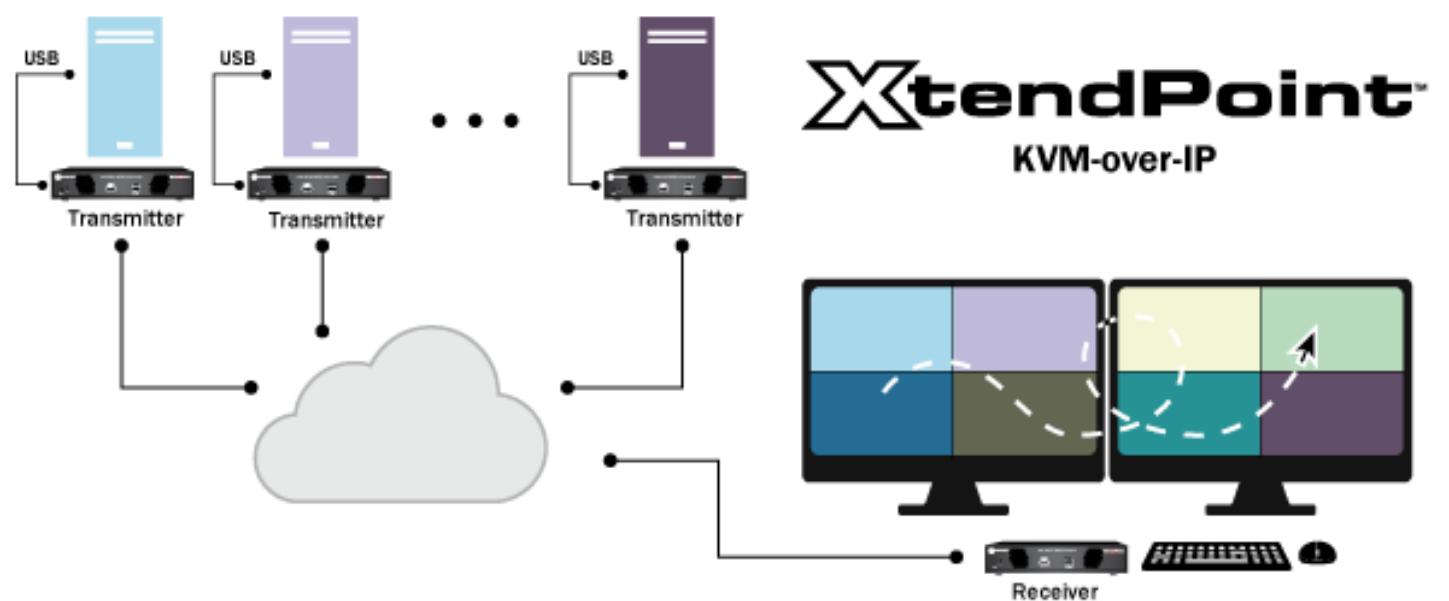

SOLUTIONS OVERVIEW

WATSON CONSOLES

- Consoles – Linear, Corner, and Command Style
- Storage / Lockers
- Team Tables

MERCURY LINEAR

MERCURY COMMAND

STORAGE

JPS GATEWAYS & MULTI-CHANNEL CONSOLES

- Gateways – Interoperability between VHF, 800Hz, Analog, Digital, PTTToC
- MCC – Multi-Channel Consoles 1, 4, 8, or 12 radios each
- JPS VIA – ESChat-based PTT over Cellular (PTTToC) App
 - Full Communications between JPS VIA and 800MHz radio
- ACU-1000, ACU-2000, ACU-T, ACU-M Replacements
 - RSP-Z2 Dual Channel Gateway
 - ACU-Z1 Multi-Channel Gateway
- Z-Controller – Dispatch Client
 - Manage Resources (Radios, PTTToC, etc.) on Remote Gateways
 - Drag-and-Drop Tools to Create Dispatch, Talk Nets, or Monitoring
 - Manage the MCC to provide multi-radio communication

RSP-Z2

ACU-Z1

MCC-4

MCC-12

Z CONTROLLER

PORTABLE COMMAND CENTER (PCC)

- Size: 2 Feet x 2 Feet Case
- EMP Rated Case
- Rapidly Deployable (Minutes to Set-Up)
- Completely Self-Contained (Radios, Antenna, Power, etc.)
 - No RF Sites or External Power Grid Required
- Communications:
 - Tri-Band Radio (QTY 1) <APX-8500 or other>
 - Single Band Radio or Tri-Band Radio (QTY 1)
 - Barrett 4050 HF Radio (QTY 1)
 - Starlink Satellite Model (QTY 1)
 - LTE FirstNET Router (Optional; QTY 1)
 - All Microphones, Antennas, Tuner Included

SemperComm PCC

SOLUTIONS OVERVIEW

ZETRON CONSOLES

- MAX Call Taking
- MAX Dispatch
- MAX CAD / GIS
- MAX Fire Station Alerting

MAX FIRE STATION ALERTING

MAX CALL TAKING

MAX DISPATCH

MAX CAD

MAX GIS

RGB SPECTRUM KVM-over-IP

- XtendPoint Transmitter & Receiver
- Multiple PC Outputs on ONE Display
- IP Based KVM
- One Mouse (or Multiple)
- Remove PC's from Work Desk to a Server Room
- Remote Viewing of Consoles for Training, etc.