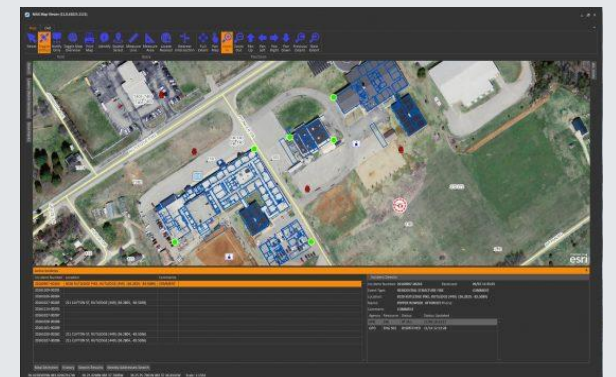

SOLUTIONS OVERVIEW

WATSON CONSOLES

- Consoles – Linear, Corner, and Command Style
- Storage / Lockers
- Team Tables

MERCURY LINEAR

MERCURY COMMAND

STORAGE

JPS GATEWAYS & MULTI-CHANNEL CONSOLES

- Gateways – Interoperability between VHF, 800Hz, Analog, Digital, PTTToC
- MCC – Multi-Channel Consoles 1, 4, 8, or 12 radios each
- JPS VIA – ESChat-based PTT over Cellular (PTTToC) App
 - Full Communications between JPS VIA and 800MHz radio
- ACU-1000, ACU-2000, ACU-T, ACU-M Replacements
 - RSP-Z2 Dual Channel Gateway
 - ACU-Z1 Multi-Channel Gateway
- Z-Controller – Dispatch Client
 - Manage Resources (Radios, PTTToC, etc.) on Remote Gateways
 - Drag-and-Drop Tools to Create Dispatch, Talk Nets, or Monitoring
 - Manage the MCC to provide multi-radio communication

RSP-Z2

ACU-Z1

MCC-4

MCC-12

Z CONTROLLER

PORTABLE COMMAND CENTER (PCC)

- Size: 2 Feet x 2 Feet Case
- EMP Rated Case
- Rapidly Deployable (Minutes to Set-Up)
- Completely Self-Contained (Radios, Antenna, Power, etc.)
 - No RF Sites or External Power Grid Required
- Communications:
 - Tri-Band Radio (QTY 1) <APX-8500 or other>
 - Single Band Radio or Tri-Band Radio (QTY 1)
 - Barrett 4050 HF Radio (QTY 1)
 - Starlink Satellite Model (QTY 1)
 - LTE FirstNET Router (Optional; QTY 1)
 - All Microphones, Antennas, Tuner Included

SemperComm PCC

SOLUTIONS OVERVIEW

ZETRON CONSOLES

- MAX Call Taking
- MAX Dispatch
- MAX CAD / GIS
- MAX Fire Station Alerting

MAX FIRE STATION ALERTING

MAX CALL TAKING

MAX DISPATCH

MAX CAD

MAX GIS

RGB SPECTRUM KVM-over-IP

- XtendPoint Transmitter & Receiver
- Multiple PC Outputs on ONE Display
- IP Based KVM
- One Mouse (or Multiple)
- Remove PC's from Work Desk to a Server Room
- Remote Viewing of Consoles for Training, etc.