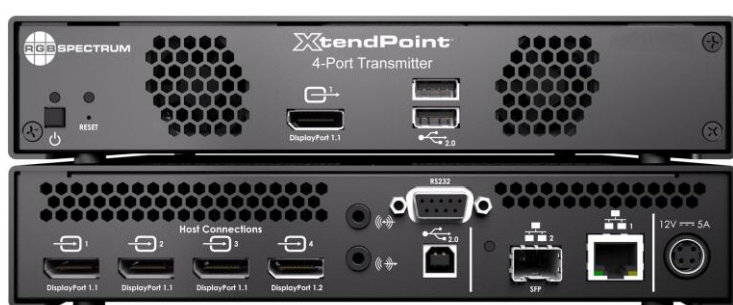

SOLUTIONS OVERVIEW

WATSON CONSOLES

- Consoles – Linear, Corner, and Command Style
- Storage / Lockers
- Team Tables

MERCURY LINEAR

MERCURY COMMAND

STORAGE

JPS GATEWAYS & MULTI-CHANNEL CONSOLES

- Gateways – Interoperability between VHF, 800Hz, Analog, Digital, PTTToC
- MCC – Multi-Channel Consoles 1, 4, 8, or 12 radios each
- JPS VIA – ESChat-based PTT over Cellular (PTTToC) App
 - Full Communications between JPS VIA and 800MHz radio
- ACU-1000, ACU-2000, ACU-T, ACU-M Replacements
 - RSP-Z2 Dual Channel Gateway
 - ACU-Z1 Multi-Channel Gateway
- Z-Controller – Dispatch Client
 - Manage Resources (Radios, PTTToC, etc.) on Remote Gateways
 - Drag-and-Drop Tools to Create Dispatch, Talk Nets, or Monitoring
 - Manage the MCC to provide multi-radio communication

RSP-Z2

ACU-Z1

MCC-4

MCC-12

Z CONTROLLER

PORTABLE COMMAND CENTER (PCC)

- Size: 2 Feet x 2 Feet Case
- EMP Rated Case
- Rapidly Deployable (Minutes to Set-Up)
- Completely Self-Contained (Radios, Antenna, Power, etc.)
 - No RF Sites or External Power Grid Required
- Communications:
 - Tri-Band Radio (QTY 1) <APX-8500 or other>
 - Single Band Radio or Tri-Band Radio (QTY 1)
 - Barrett 4050 HF Radio (QTY 1)
 - Starlink Satellite Model (QTY 1)
 - LTE FirstNET Router (Optional; QTY 1)
 - All Microphones, Antennas, Tuner Included

SemperComm PCC

SOLUTIONS OVERVIEW

ZETRON CONSOLES

- MAX Call Taking
- MAX Dispatch
- MAX CAD / GIS
- MAX Fire Station Alerting

MAX FIRE STATION ALERTING

MAX CALL TAKING

MAX DISPATCH

MAX CAD

MAX GIS

RGB SPECTRUM KVM-over-IP

- XtendPoint Transmitter & Receiver
- Multiple PC Outputs on ONE Display
- IP Based KVM
- One Mouse (or Multiple)
- Remove PC's from Work Desk to a Server Room
- Remote Viewing of Consoles for Training, etc.