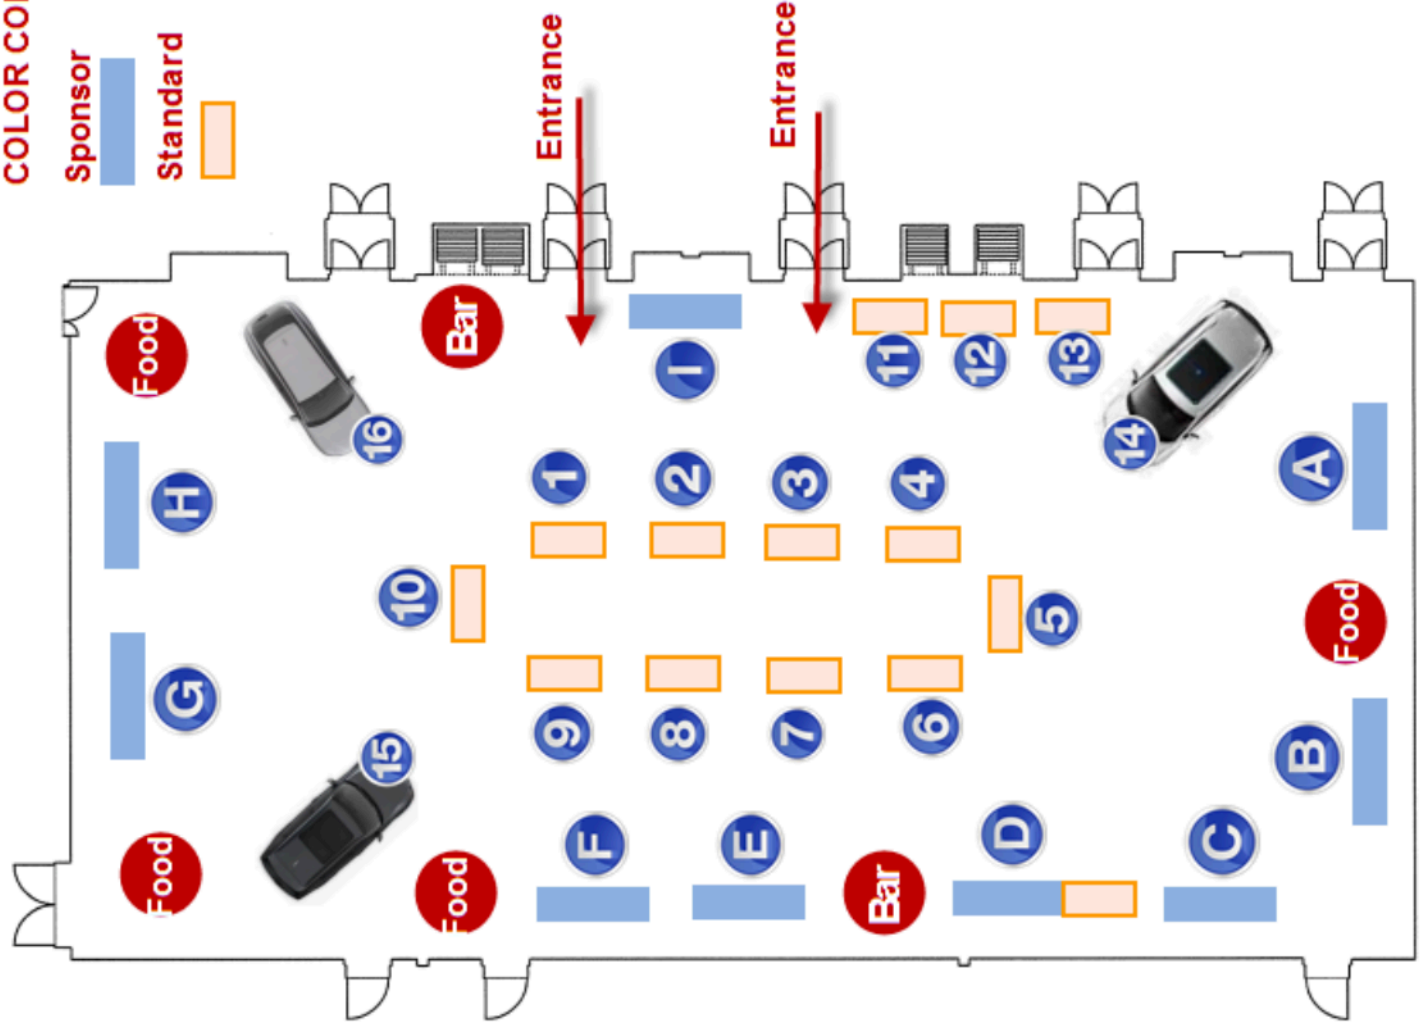

COVESA Gothenburg Sweden Showcase Layout

COLOR CODE

Sponsor 
 Standard 

Sorted by Location Number or Letter			FINAL LOCATION
Member Company Name	Sponsorship Type or Level		
Bosch - Digital Auto	Silver		A
Verra Mobility	Silver		B
AGL	SILVER		C
Proflence	GOLD		D
P3 Group	Standard		D
Sonatus	SILVER		E
Renasas	GOLD		F
Mongodb	GOLD		G
Endava	GOLD		H
Connected Vehicle Safety	Standard		I
aicas	Standard	1	
Intellias	Standard	2	
Cinemo	Standard	3	
Abalta Technologies	Standard	4	
Disti	Standard	5	
MOTER	Standard	6	
Starfish	Standard	7	
eSync	Standard	8	
Compredict	Standard	9	
Silli Auto USA	Standard	10	
Tietoevry	Standard	11	
MAVI.io	Vehicle	12	
Haas Alert	Vehicle	13	
Aiden	Vehicle	14	
BMW	Vehicle	15	
FORD	Vehicle	16	