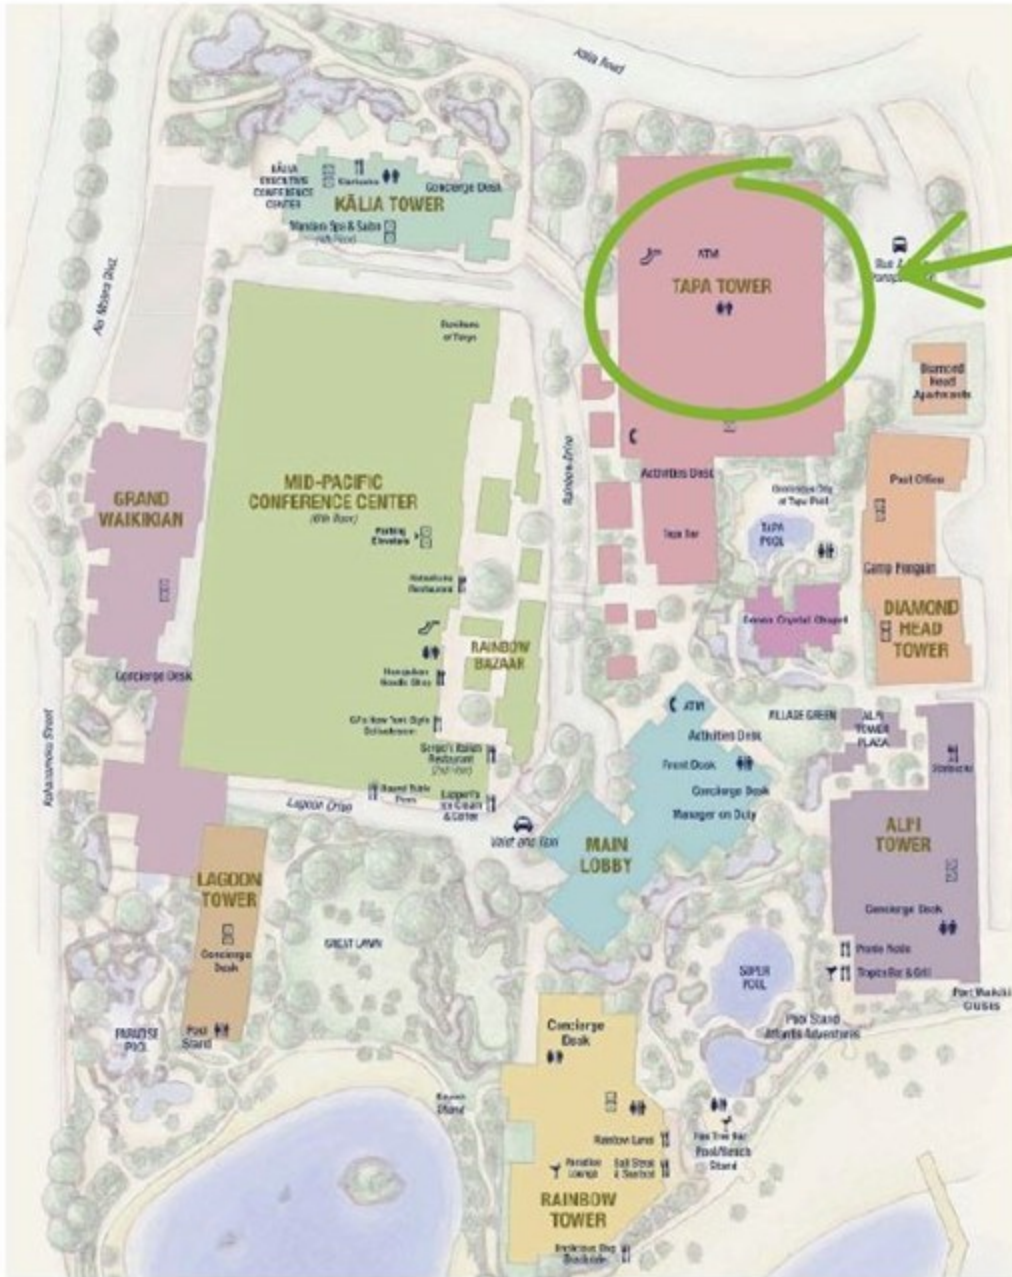

Hilton Hawaiian Village Waikiki Beach Resort Map

meet here!

Meet at the Hilton Hawaiian Village Tapa Tower Conference Center (2nd Floor). Check-in opens at 7:30AM.

Start times indicate departure times.